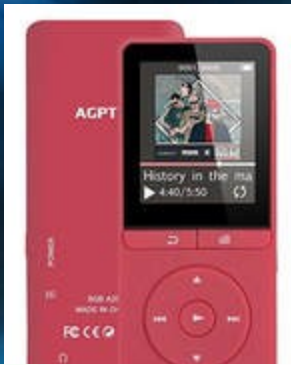

Tachyon Lossless Sound MP3 Player/Recorder

8GB MP3 Player with FM Radio/ Voice Recorder, 80 Hours Playback, Lossless Sound Music Player (Supports up to 64GB) Prerecorded songs for appointments of 30, 45, 60 and 90 minute sessions with a wake up message, Tachyon Chamber Background music and 2 meditation songs.